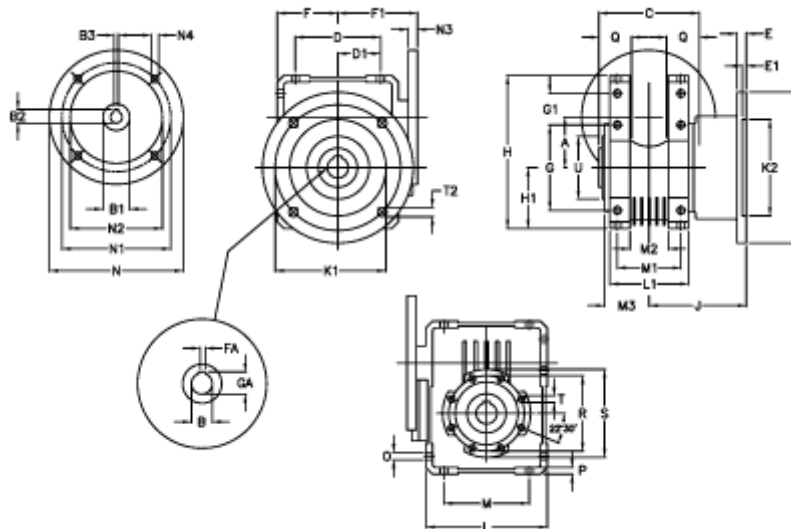

Article number: 392208601044636

Description: Worm Gear with Torque Limiter  
W86 L2-UF-10-P112 B14

## Measures

|            |           |            |           |            |         |
|------------|-----------|------------|-----------|------------|---------|
| A = 86.90  | E = 15    | H = 245.5  | M = 144   | N4 = 8,5   | U = 110 |
| B = 35     | E1 = 6    | H1 = 100.0 | M1 = 101  | O = 11.5   |         |
| B1 E7 = 28 | F = 100   | J = 151.0  | M2 = 57   | P = 11     |         |
| B2 = 31.3  | F1 = 136  | K = 210    | M3 = 65   | Q = 45     |         |
| B3 H9 = 8  | FA = 10   | K1 = 176   | N = 160   | R = 130    |         |
| C = 140    | G = 144   | K2 = 152   | N1 = 130  | S = 150    |         |
| D = 144.0  | G1 = 45.5 | L = 200    | N2 = 110  | T = M10x18 |         |
| D1 = 72.0  | GA = 38.3 | L1 = 125   | N3 = 10.0 | T2 = 12.5  |         |